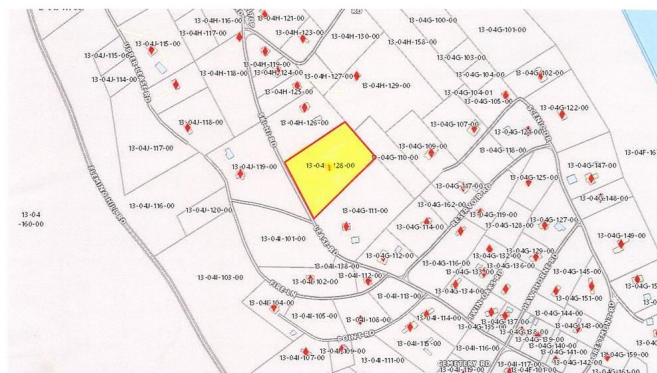

\$15,000 - Ski Hi Road, West Hickory

MLS® #155578

\$15,000

Bedroom, Bathroom,
Farm/Land on 1.38 Acres

N/A, West Hickory, PA

Essential Information

MLS® #	155578
Price	\$15,000
Acres	1.38
Type	Farm/Land
Sub-Type	Other
Status	Active

Community Information

Address	Ski Hi Road
Subdivision	N/A
City	West Hickory
County	Forest
State	PA
Zip Code	16370

Amenities

Features	Electric Available
----------	--------------------

School Information

District	West Forest
----------	-------------