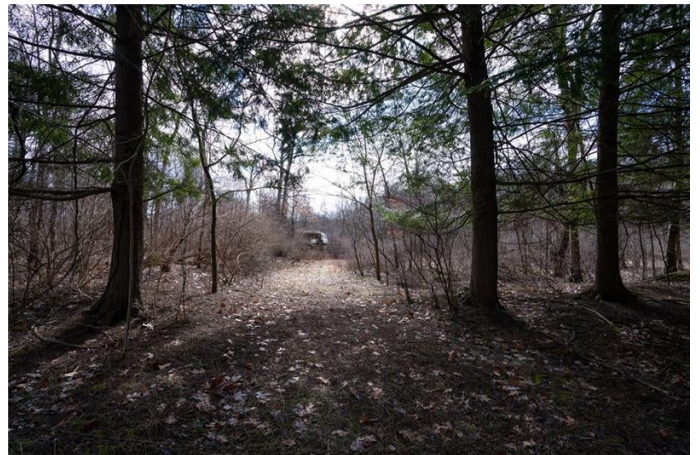

$105,000 - 0000 Hasenflu Road, Parker

MLS® #1542026

$105,000

0 Bedroom, 0.00 Bathroom,
Farm/Land on 9.29 Acres

N/A, Parker, PA

Incredible land opportunity! Build your dream home on this beautiful spring-fed 9 acres property. Nice mix of open area and woods. Deer, bear & other wildlife visitors. Minutes from North Country Trail, State Game Land, Allegheny River & Boat Launch. Lines on photos are not exact and are provided as a courtesy.

Essential Information

MLS® #	1542026
Price	$105,000
Bathrooms	0.00
Acres	9.29
Type	Farm/Land
Sub-Type	Residential
Status	Active

Community Information

Address	0000 Hasenflu Road
Area	Parker Twp
Subdivision	N/A
City	Parker
County	Butler
State	PA
Zip Code	16049

School Information

District	Karns City