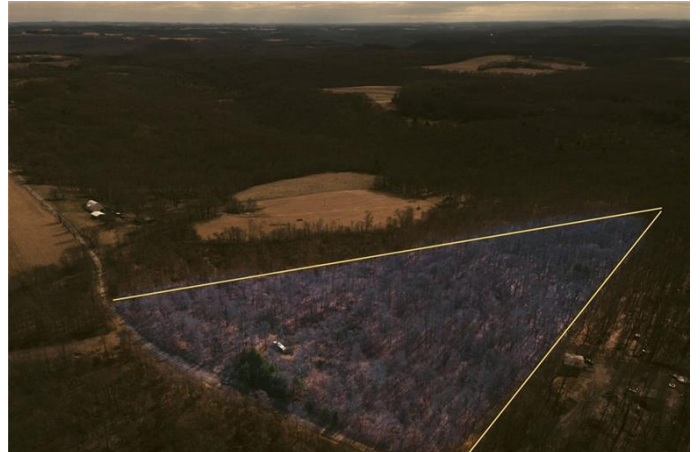

$105,000 - 0000 Hasenflu Road, Parker

MLS® #1542026

$105,000

0 Bedroom, 0.00 Bathroom,
Farm/Land on 9.29 Acres

N/A, Parker, PA

Incredible land opportunity! Build your dream home on this beautiful spring-fed 9 acres property. Nice mix of open area and woods. Deer, bear & other wildlife visitors. Minutes from North Country Trail, State Game Land, Allegheny River & Boat Launch. Lines on photos are not exact and are provided as a courtesy.

Essential Information

MLS® #	1542026
Price	$105,000
Bathrooms	0.00
Acres	9.29
Type	Farm/Land
Sub-Type	Residential
Status	Active

Community Information

Address	0000 Hasenflu Road
Area	Parker Twp
Subdivision	N/A
City	Parker
County	Butler
State	PA
Zip Code	16049

School Information

District	Karns City